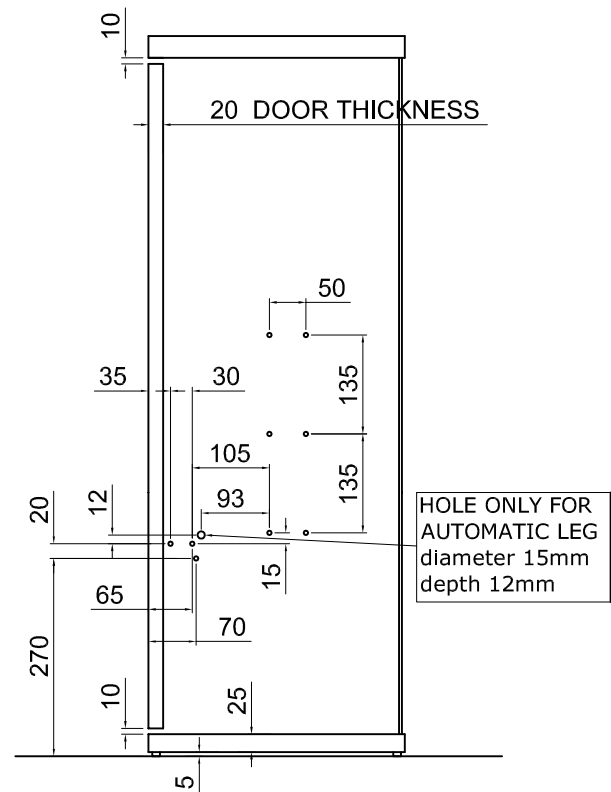

## **CABINET DIMENSIONS:**

INTERNAL WIDE 2086mm  
HEIGHT FROM THE FLOOR 1055mm  
BASAMENT HEIGHT MAX 60mm

## **EXAMPLE:**

METAL BASE DIMENSION 920x2020  
DOOR DIMENSION 1005x2060  
BASAMENT HEIGHT 30mm=  
25mm base + 5mm adjustable feet

if you change basament dimension  
you have to change door size  
and holes (\*)

## **HOLES FOR RIGHT AND LEFT SIDE**

THREADED BUSH 6MA

## **DEPTH CABINET:**

**THICKNESS DOOR + 280mm +  
THICKNESS BACK PANEL**

**FRONT PANEL + MATTRESS**

**WEIGHT 40 Kg**

**HEIGHT MATTRESS 180mm**