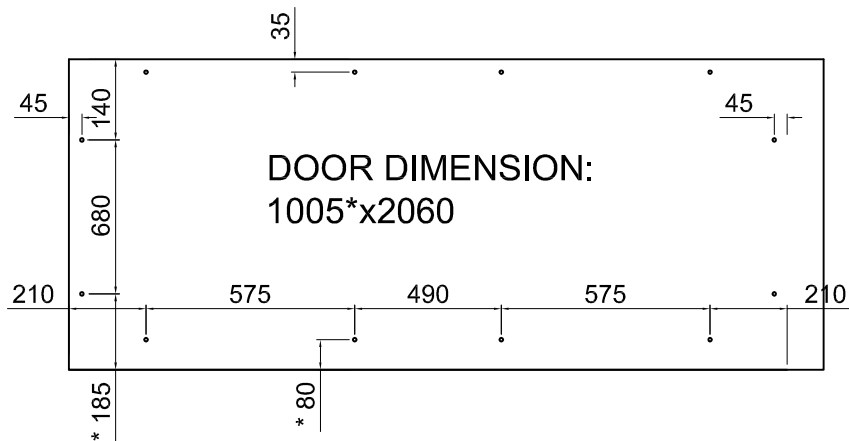

# CLICK-O LOWER 920x2020

THREADED BUSH 6MA

## **CABINET DIMENSIONS:**

INTERNAL WIDE 2086mm  
HEIGHT FROM THE FLOOR 1055mm  
BASAMENT HEIGHT MAX 60mm

## **EXAMPLE:**

METAL BASE DIMENSION 920x2020  
DOOR DIMENSION 1005x2060  
BASAMENT HEIGHT 30mm=  
25mm base + 5mm adjustable feet

if you change basament dimension  
you have to change door size  
and holes (\*)

## **DEPTH CABINET:**

**THICKNESS DOOR + 280mm +  
THICKNESS BACK PANEL**

**FRONT PANEL + MATTRESS**

**WEIGHT 40 Kg**

**HEIGHT MATTRESS 180mm**