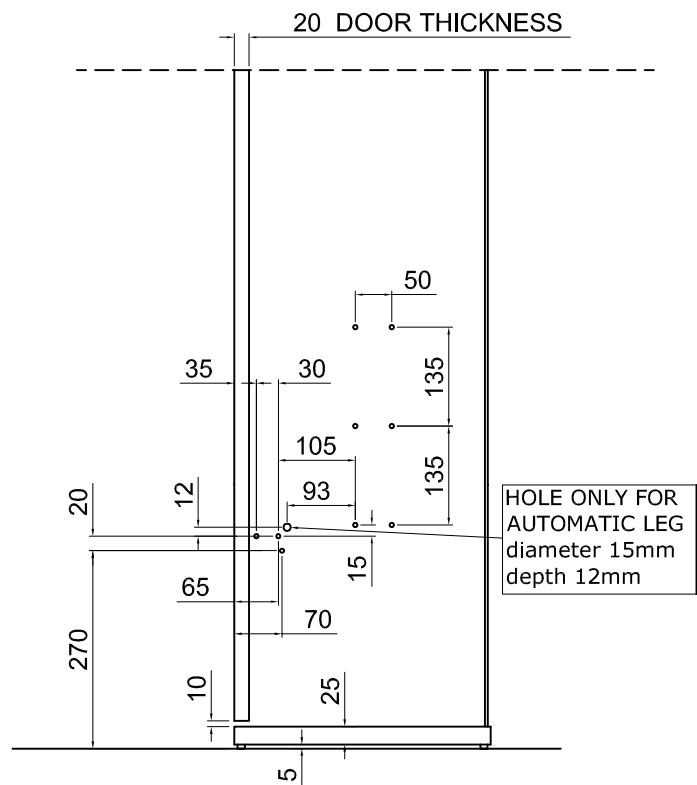

CLICK-V 1430x 2020

CABINET DIMENSIONS:

INTERNAL WIDE 1496mm

HEIGHT FROM THE FLOOR 2155mm

BASAMENT HEIGHT MAX 60mm

if you change basament dimension you have to change door size and holes (*)

EXAMPLE:

BASAMENT HEIGHT 30mm=25mm base + 5mm adjustable feet

DOOR DIMENSION 1470x2105

DEPTH CABINET:

THICKNESS DOOR + 280mm + THICKNESS BACK PANEL

HOLES FOR RIGHT AND LEFT SIDE

THREADED BUSH 6MA

THREADED BUSH 6MA

FRONTAL PANEL + MATTRESS WEIGHT 65 / 70 Kg
WEIGHT MATTRESS ≥ WEIGHT FRONTAL PANEL
HEIGHT MATTRESS 180mm

if WEIGHT MATTRESS < WEIGHT FRONTAL PANEL
USE OUR CLOSURES:

A51 TUBE WITH MAGNET

A52 LOCK