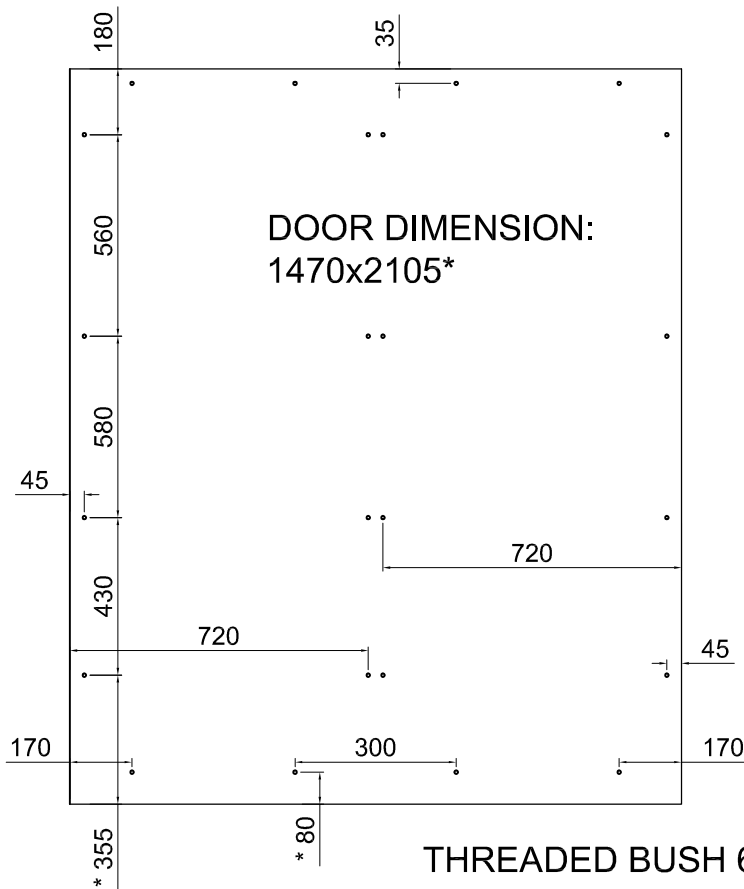

CLICK-V 1430x 2020

CABINET DIMENSIONS:

INTERNAL WIDE 1496mm

HEIGHT FROM THE FLOOR 2155mm

BASAMENT HEIGHT MAX 60mm

if you change basament dimension you have to change door size and holes (*)

EXAMPLE:

BASAMENT HEIGHT 30mm=25mm base + 5mm adjustable feet

DOOR DIMENSION 1470x2105

DEPTH CABINET:

THICKNESS DOOR + 280mm + THICKNESS BACK PANEL

HOLES FOR RIGHT AND LEFT SIDE

THREADED BUSH 6MA

THREADED BUSH 6MA

FRONTAL PANEL + MATTRESS WEIGHT 65 / 70 Kg
WEIGHT MATTRESS ≥ WEIGHT FRONTAL PANEL
HEIGHT MATTRESS 180mm

if WEIGHT MATTRESS < WEIGHT FRONTAL PANEL
USE OUR CLOSURES:

A51 TUBE WITH MAGNET

A52 LOCK