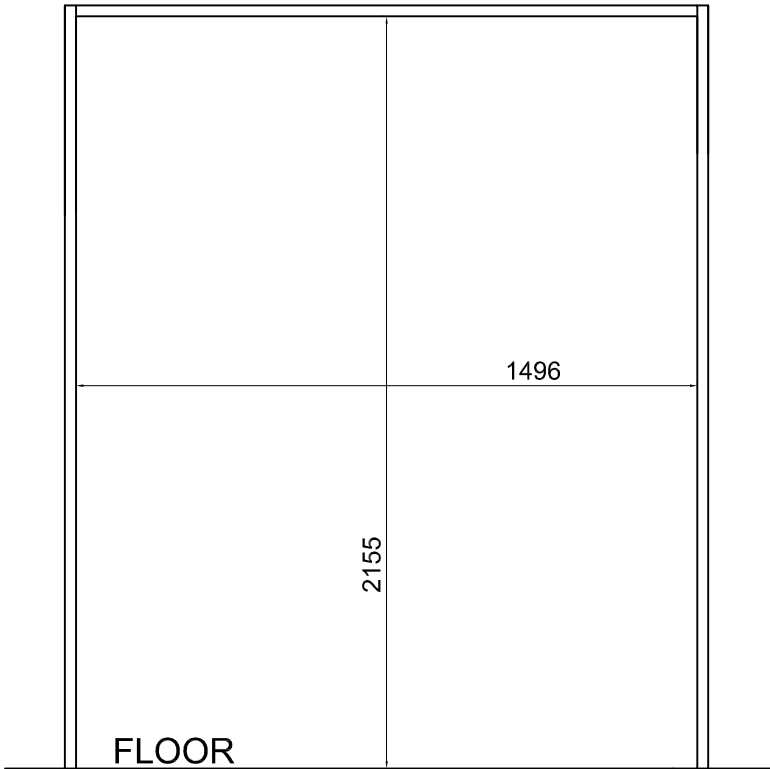

CLICK-V 1430x 2020

CABINET DIMENSIONS:

INTERNAL WIDE 1496mm

HEIGHT FROM THE FLOOR 2155mm

BASAMENT HEIGHT MAX 60mm

if you change basament dimension you have to change door size and holes (*)

EXAMPLE:

BASAMENT HEIGHT 30mm=25mm base + 5mm adjustable feet

DOOR DIMENSION 1470x2105

DEPTH CABINET:

THICKNESS DOOR + 280mm + THICKNESS BACK PANEL

HOLES FOR RIGHT AND LEFT SIDE

THREADED BUSH 6MA

THREADED BUSH 6MA

FRONTAL PANEL + MATTRESS WEIGHT 65 / 70 Kg
WEIGHT MATTRESS ≥ WEIGHT FRONTAL PANEL
HEIGHT MATTRESS 180mm

if WEIGHT MATTRESS < WEIGHT FRONTAL PANEL
USE OUR CLOSURES:

A51 TUBE WITH MAGNET

A52 LOCK