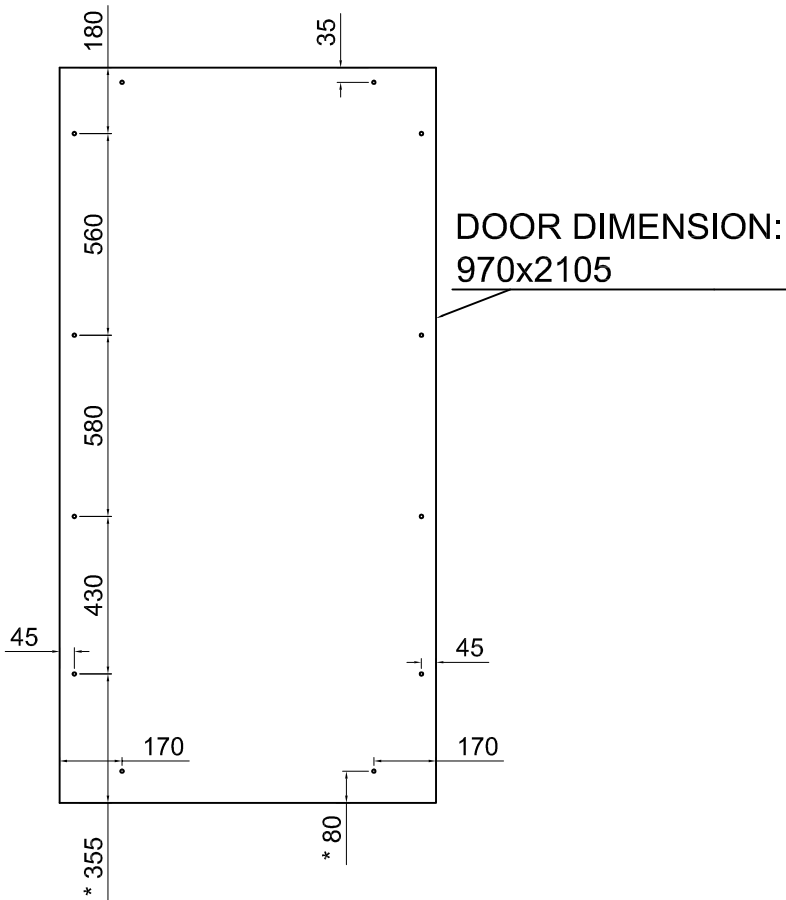

## CABINET DIMENSIONS:

INTERNAL WIDE 996mm

HEIGHT FROM THE FLOOR 2155mm

BASAMENT HEIGHT MAX 60mm

if you change basament dimension you have to change door size and holes (\*)

## EXAMPLE:

BASAMENT HEIGHT 30mm

DOOR DIMENSION 970x2105

## DEPTH CABINET:

THICKNESS DOOR + 280mm +  
THICKNESS BACK PANEL

METAL BASE DIMENSION: 930x2020

## HOLES FOR RIGHT AND LEFT SIDE

THREADED BUSH 6MA

THREADED BUSH 6MA

**FRONT PANEL + MATTRESS**

**WEIGHT 40 Kg**

**HEIGHT MATTRESS 180mm**