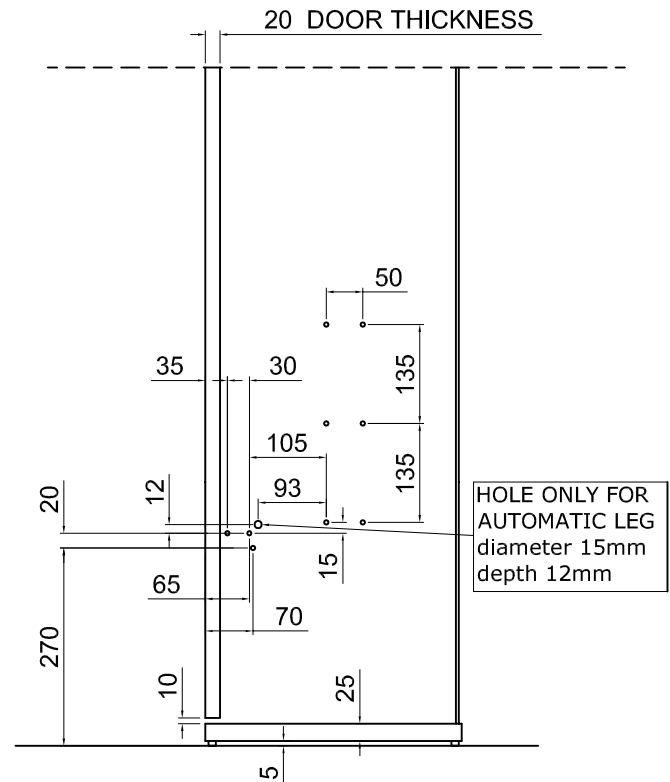

## CABINET DIMENSIONS:

INTERNAL WIDE 996mm

HEIGHT FROM THE FLOOR 2155mm

BASAMENT HEIGHT MAX 60mm

if you change basament dimension you have to change door size and holes (\*)

## EXAMPLE:

BASAMENT HEIGHT 30mm

DOOR DIMENSION 970x2105

## DEPTH CABINET:

THICKNESS DOOR + 280mm +  
THICKNESS BACK PANEL

METAL BASE DIMENSION: 930x2020

## HOLES FOR RIGHT AND LEFT SIDE

THREADED BUSH 6MA

THREADED BUSH 6MA

**FRONT PANEL + MATTRESS**

**WEIGHT 40 Kg**

**HEIGHT MATTRESS 180mm**