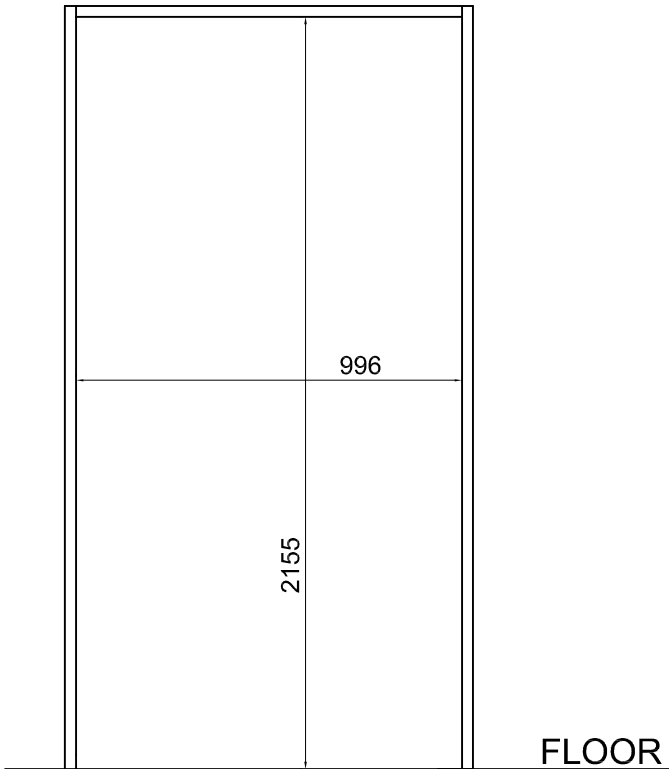

# CLICK-V 930x2020

## CABINET DIMENSIONS:

INTERNAL WIDE 996mm

HEIGHT FROM THE FLOOR 2155mm

BASAMENT HEIGHT MAX 60mm

if you change basament dimension you have to change door size and holes (\*)

## EXAMPLE:

BASAMENT HEIGHT 30mm

DOOR DIMENSION 970x2105

## DEPTH CABINET:

THICKNESS DOOR + 280mm +  
THICKNESS BACK PANEL

METAL BASE DIMENSION: 930x2020